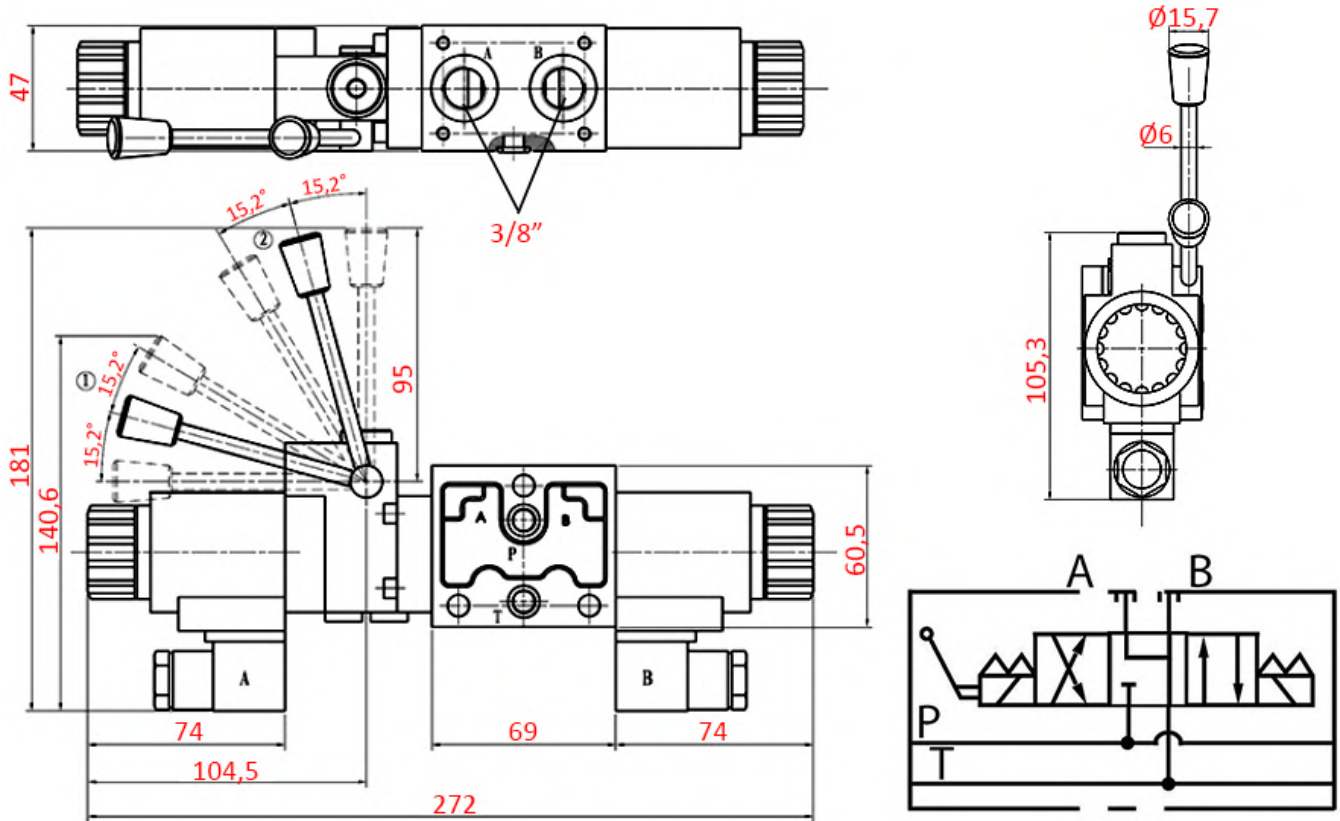

13474 [mm]

Šifra / Code		13474
Max. Pretok / Max. Flow	[l/min]	40
Max. Tlak / Max. Pressure	[bar]	310
Tuljava 12V DC; 30W / Coil 12V DC; 30W	[A]	2,5
Tuljava 24V DC; 30W / Coil 24V DC; 30W	[A]	1,25
Tuljava 230V AC; 30W / Coil 230V AC; 30W	[A]	0,13
Navoj / Thread	["]	3/8"